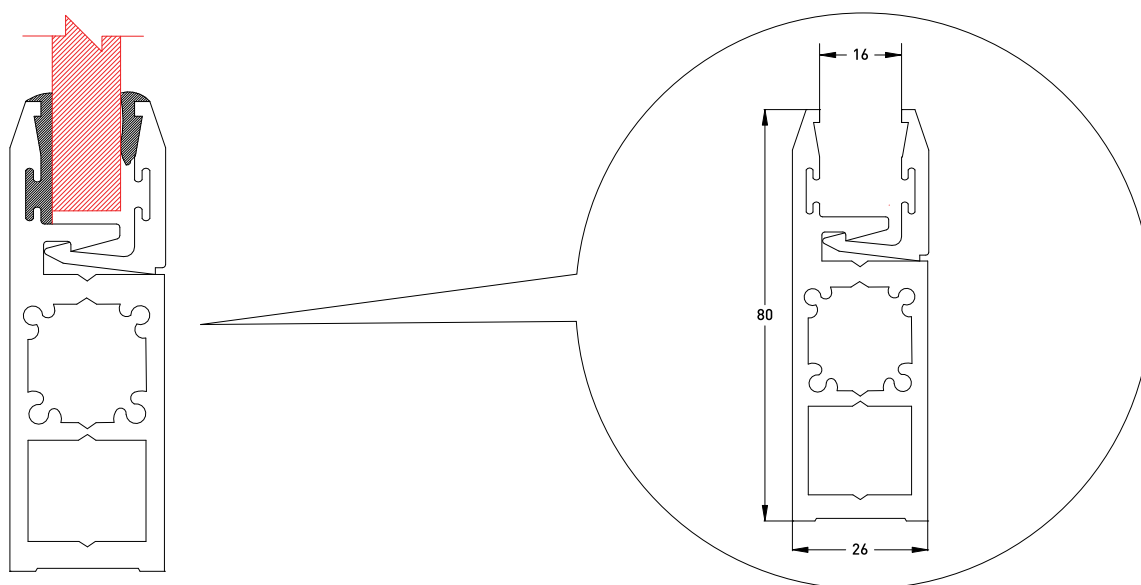

SELF-LOCK BOTTOM PRO – ANODISED

3M LENGTH - PART NO. 967.280.002

Matching EPDM Contour: **500.300.001**

Matching EPDM Lock: **Glass 8mm: 500.279.001 / Glass 10mm: 500.279.002 / Glass 12mm: 500.279.003**

Matching end cap: **Part No: 600.200.003**