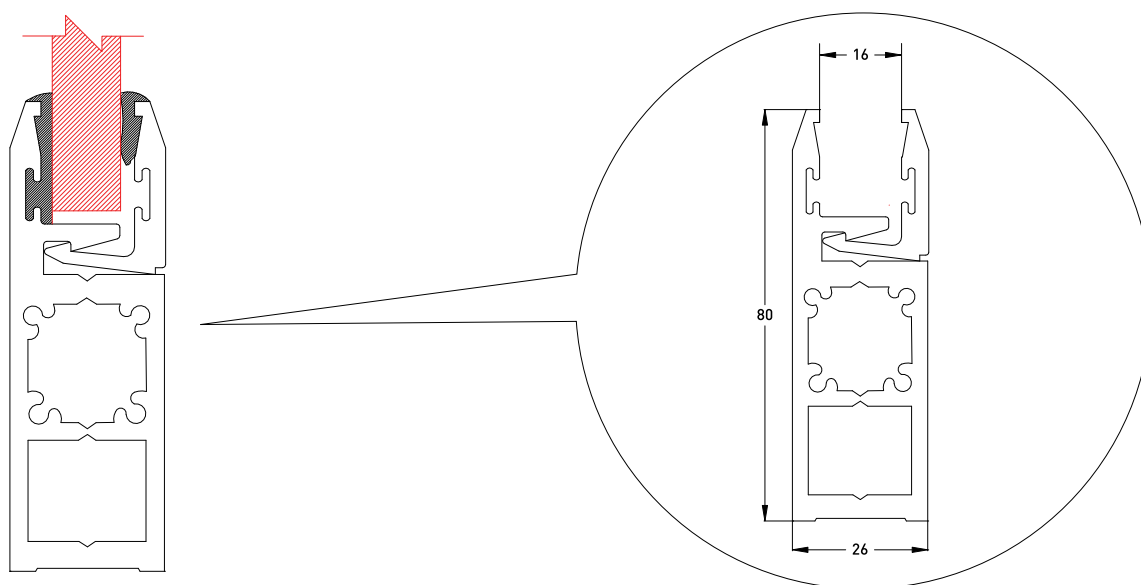

SELF-LOCK BOTTOM PRO – ANODISED

5.8M LENGTH - PART NO. 967.280.012

Matching EPDM Contour: **500.300.001**

Matching EPDM Lock: **Glass 8mm: 500.279.001 / Glass 10mm: 500.279.002 / Glass 12mm: 500.279.003**

Matching end cap: **Part No: 600.200.003**