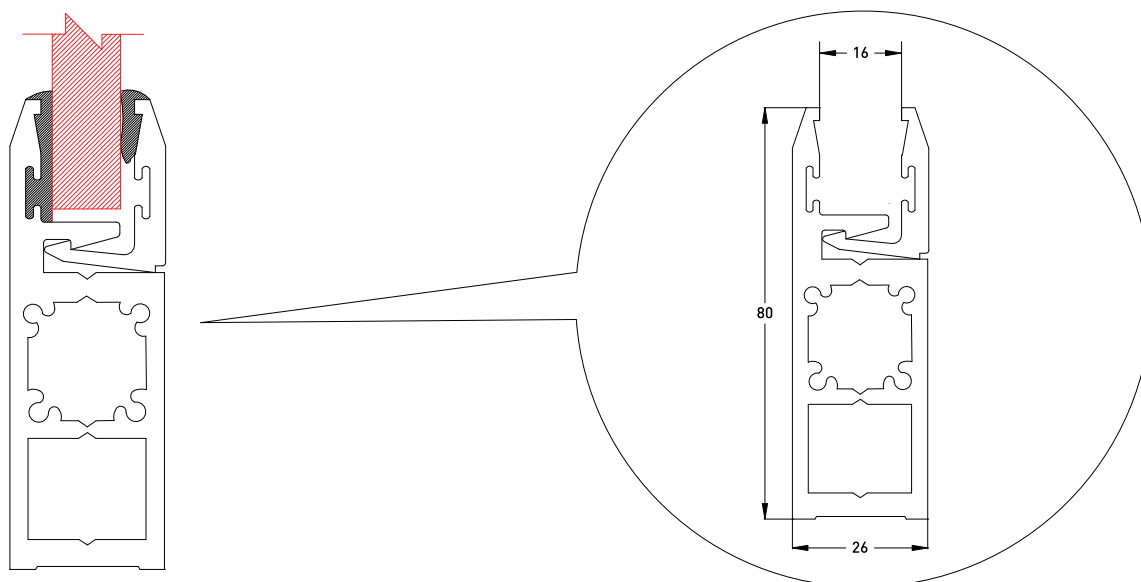

# SELF-LOCK **BOTTOM PRO**

## SELF-LOCK BOTTOM PRO – MILL FINISH

3M LENGTH - PART NO. 967.280.001

Matching EPDM Contour: **500.300.001**

Matching EPDM Lock: **Glass 8mm: 500.279.001 / Glass 10mm: 500.279.002 / Glass 12mm: 500.279.003**