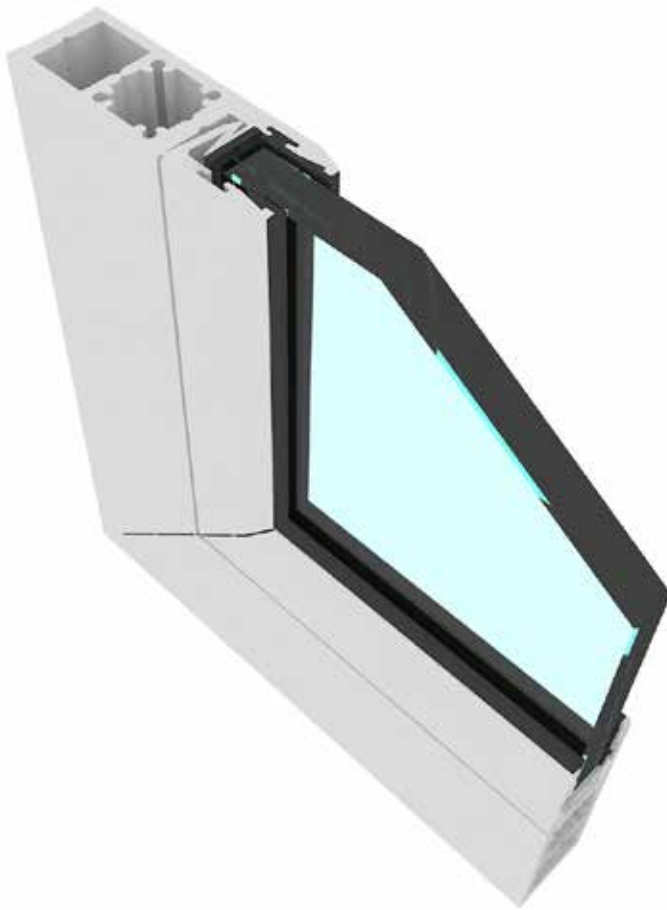

# SELF-LOCK **BOTTOM PRO**

# SELF-LOCK BOTTOM PRO

## SELF-LOCK BOTTOM PRO – MILL FINISH

3M LENGTH - PART NO. 967.280.001

Matching EPDM Contour: **500.300.001**

Matching EPDM Lock: **Glass 8mm: 500.279.001 / Glass 10mm: 500.279.002 / Glass 12mm: 500.279.003**