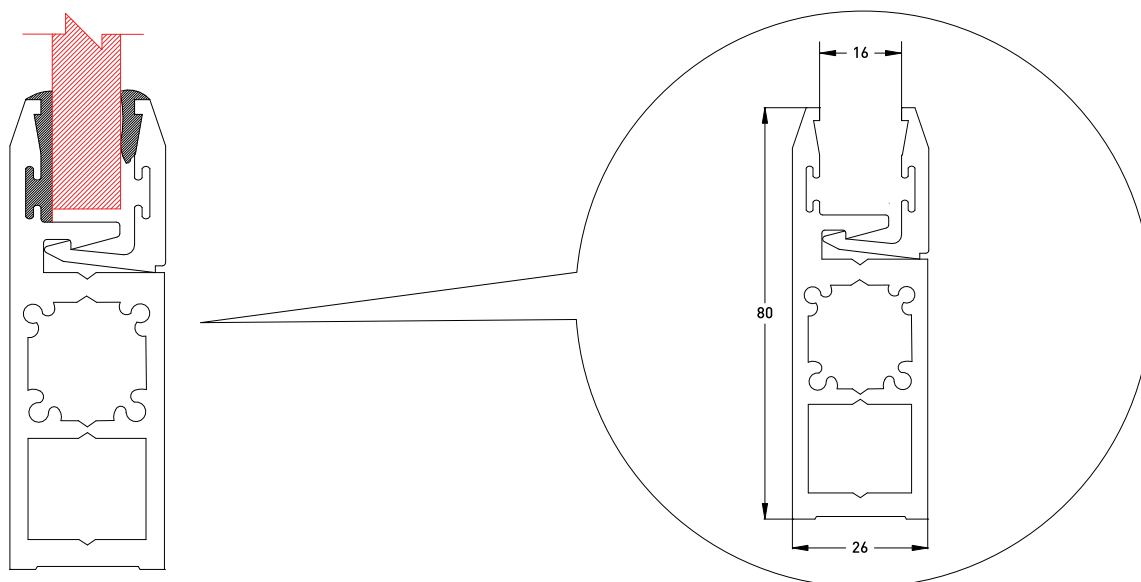

SELF-LOCK BOTTOM PRO

SELF-LOCK BOTTOM PRO – MILL FINISH

5.8M LENGTH - PART NO. 967.280.011

Matching EPDM Contour: **500.300.001**

Matching EPDM Lock: **Glass 8mm: 500.279.001 / Glass 10mm: 500.279.002 / Glass 12mm: 500.279.003**

Matching end cap: **Part No: 600.200.003**