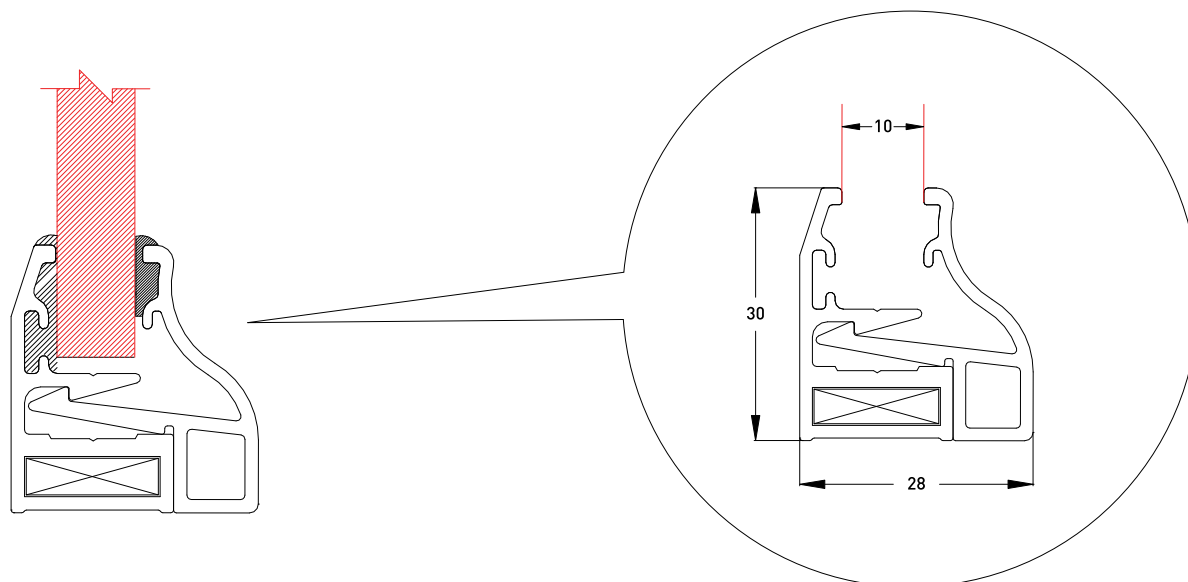

3M LENGTH - PART NO. 712.713.001

Matching EPDM Contour: **500.300.002**

Matching EPDM Lock: **Glass 6mm: 500.279.005 / No other glass thickness**

Matching end cap: **No end cap available**

SELF-LOCK FANCY PRO – ANODISED

3M LENGTH - PART NO. 712.713.002

Matching EPDM Contour: **500.300.002**

Matching EPDM Lock: **Glass 6mm: 500.279.005 / No other glass thickness**

Matching end cap: **No end cap available**

SELF-LOCK FANCY PRO

SELF-LOCK FANCY PRO – MILL FINISH

5.8M LENGTH - PART NO. 712.713.011

Matching EPDM Contour: **500.300.002**

Matching EPDM Lock: **Glass 6mm: 500.279.005 / No other glass thickness**

Matching end cap: **No end cap available**

SELF-LOCK FANCY PRO – ANODISED

5.8M LENGTH - PART NO. 712.713.012

Matching EPDM Contour: **500.300.002**

Matching EPDM Lock: **Glass 6mm: 500.279.005 / No other glass thickness**

Matching end cap: **No end cap available**