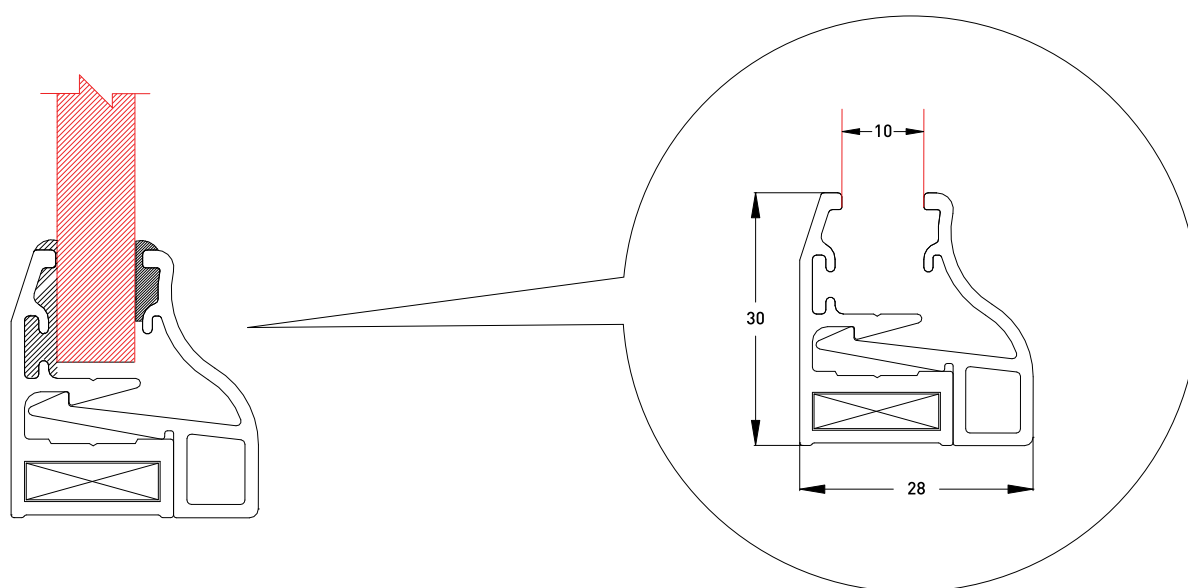

3M LENGTH - PART NO. 712.713.001

Matching EPDM Contour: **500.300.002**

Matching EPDM Lock: **Glass 6mm: 500.279.005 / No other glass thickness**

Matching end cap: **No end cap available**

SELF-LOCK FANCY PRO – ANODISED

3M LENGTH - PART NO. 712.713.002

Matching EPDM Contour: **500.300.002**

Matching EPDM Lock: **Glass 6mm: 500.279.005 / No other glass thickness**

Matching end cap: **No end cap available**

SELF-LOCK FANCY PRO

SELF-LOCK FANCY PRO – MILL FINISH

5.8M LENGTH - PART NO. 712.713.011

Matching EPDM Contour: **500.300.002**

Matching EPDM Lock: **Glass 6mm: 500.279.005 / No other glass thickness**

Matching end cap: **No end cap available**

SELF-LOCK FANCY PRO – ANODISED

5.8M LENGTH - PART NO. 712.713.012

Matching EPDM Contour: **500.300.002**

Matching EPDM Lock: **Glass 6mm: 500.279.005 / No other glass thickness**

Matching end cap: **No end cap available**