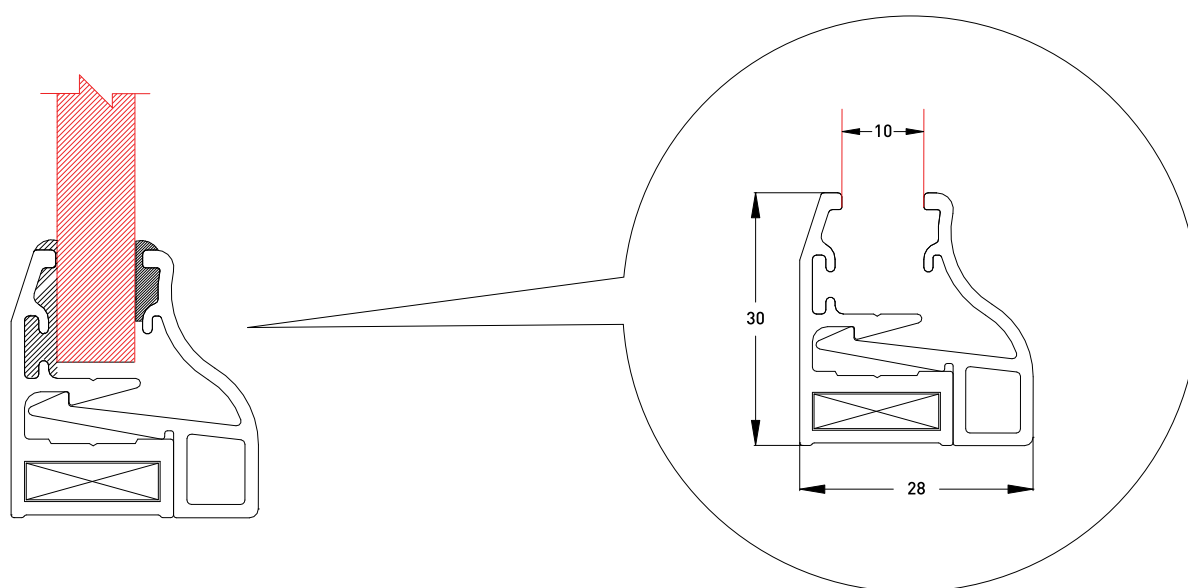

SELF-LOCK FANCY PRO – MILL FINISH

5.8M LENGTH - PART NO. 712.713.011

Matching EPDM Contour: **500.300.002**

Matching EPDM Lock: **Glass 6mm: 500.279.005 / No other glass thickness**

Matching end cap: **No end cap available**

SELF-LOCK FANCY PRO – ANODISED

5.8M LENGTH - PART NO. 712.713.012

Matching EPDM Contour: **500.300.002**

Matching EPDM Lock: **Glass 6mm: 500.279.005 / No other glass thickness**

Matching end cap: **No end cap available**