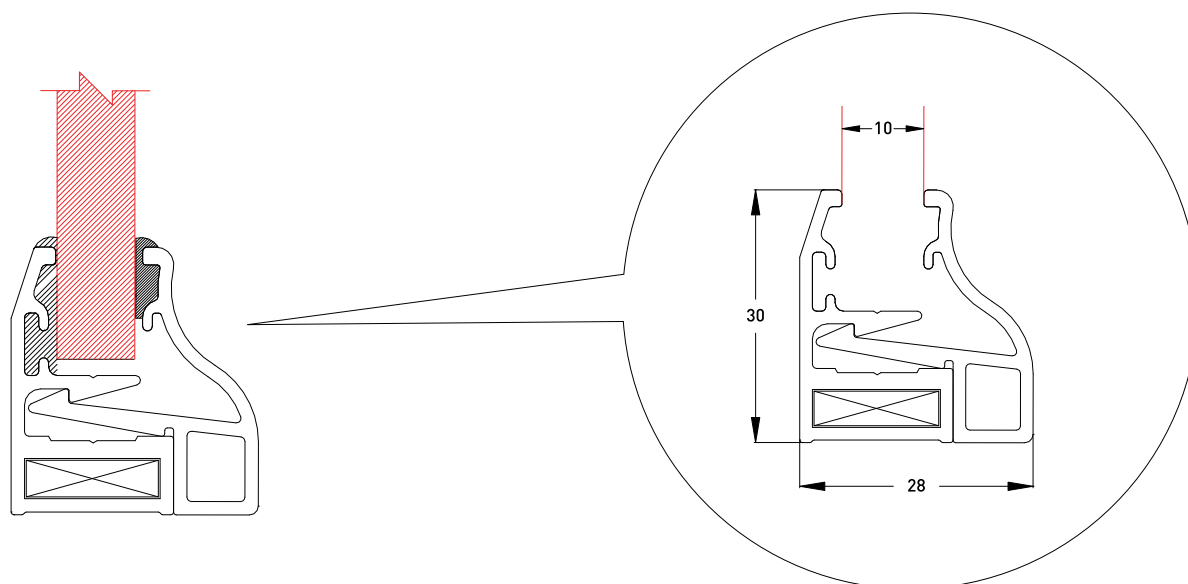

3M LENGTH - PART NO. 712.713.002

Matching EPDM Contour: **500.300.002**

Matching EPDM Lock: **Glass 6mm: 500.279.005 / No other glass thickness**

Matching end cap: **No end cap available**

SELF-LOCK FANCY PRO

SELF-LOCK FANCY PRO – MILL FINISH

5.8M LENGTH - PART NO. 712.713.011

Matching EPDM Contour: **500.300.002**

Matching EPDM Lock: **Glass 6mm: 500.279.005 / No other glass thickness**

Matching end cap: **No end cap available**

SELF-LOCK FANCY PRO – ANODISED

5.8M LENGTH - PART NO. 712.713.012

Matching EPDM Contour: **500.300.002**

Matching EPDM Lock: **Glass 6mm: 500.279.005 / No other glass thickness**

Matching end cap: **No end cap available**