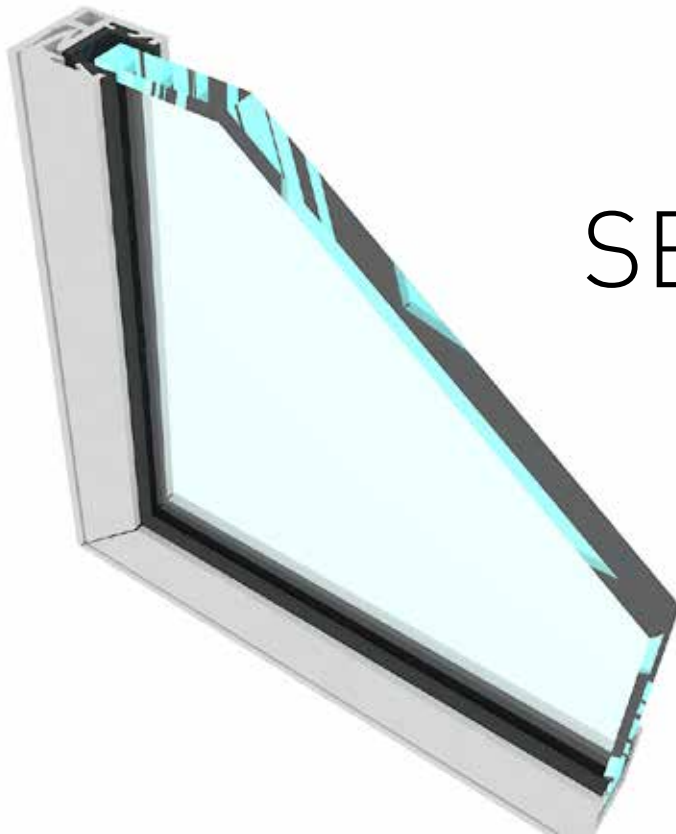

PATENTED WORLDWIDE

SELF-LOCK MINI PRO

The World's Best Selflock Glazing System

SELF-LOCK MINI PRO

SELF-LOCK MINI PRO – MILL FINISH

3M LENGTH - PART NO. 005.550.001

Matching EPDM Contour: **500.300.003**

Matching EPDM Lock: **Glass 8mm: 500.279.001 / Glass 10mm: 500.279.002 / Glass 12mm: 500.279.003**

Matching end cap: **Part No: 600.200.004**

SELF-LOCK MINI PRO – ANODISED

3M LENGTH - PART NO. 005.550.002

Matching EPDM Contour: **500.300.003**

Matching EPDM Lock: **Glass 8mm: 500.279.001 / Glass 10mm: 500.279.002 / Glass 12mm: 500.279.003**

Matching end cap: **Part No: 600.200.004**

SELF-LOCK MINI PRO

SELF-LOCK MINI PRO – MILL FINISH

5.8M LENGTH - PART NO. 005.550.011

Matching EPDM Contour: **500.300.003**

Matching EPDM Lock: **Glass 8mm: 500.279.001 / Glass 10mm: 500.279.002 / Glass 12mm: 500.279.003**