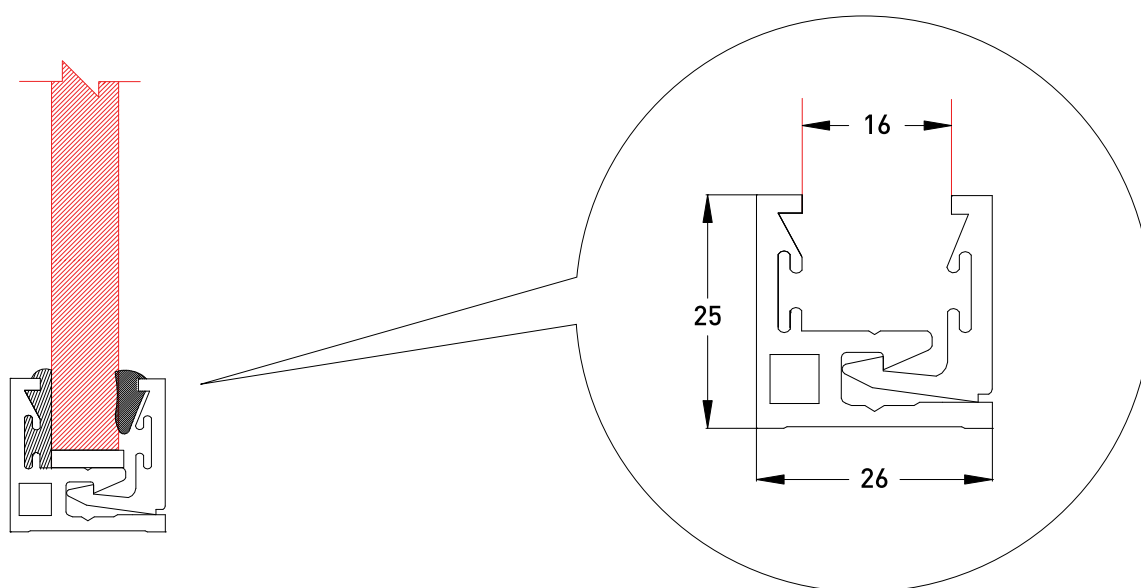

PATENTED WORLDWIDE

SELF-LOCK MINI PRO

The World's Best Selflock Glazing System

SELF-LOCK MINI PRO

SELF-LOCK MINI PRO – MILL FINISH

3M LENGTH - PART NO. 005.550.001

Matching EPDM Contour: **500.300.003**

Matching EPDM Lock: **Glass 8mm: 500.279.001 / Glass 10mm: 500.279.002 / Glass 12mm: 500.279.003**

Matching end cap: **Part No: 600.200.004**

SELF-LOCK MINI PRO – ANODISED

3M LENGTH - PART NO. 005.550.002

Matching EPDM Contour: **500.300.003**

Matching EPDM Lock: **Glass 8mm: 500.279.001 / Glass 10mm: 500.279.002 / Glass 12mm: 500.279.003**

Matching end cap: **Part No: 600.200.004**

SELF-LOCK MINI PRO

SELF-LOCK MINI PRO – MILL FINISH

5.8M LENGTH - PART NO. 005.550.011

Matching EPDM Contour: **500.300.003**

Matching EPDM Lock: **Glass 8mm: 500.279.001 / Glass 10mm: 500.279.002 / Glass 12mm: 500.279.003**

Matching end cap: **Part No: 600.200.004**

SELF-LOCK MINI PRO – ANODISED

5.8M LENGTH - PART NO. 005.550.012

Matching EPDM Contour: **500.300.003**

Matching EPDM Lock: **Glass 8mm: 500.279.001 / Glass 10mm: 500.279.002 / Glass 12mm: 500.279.003**