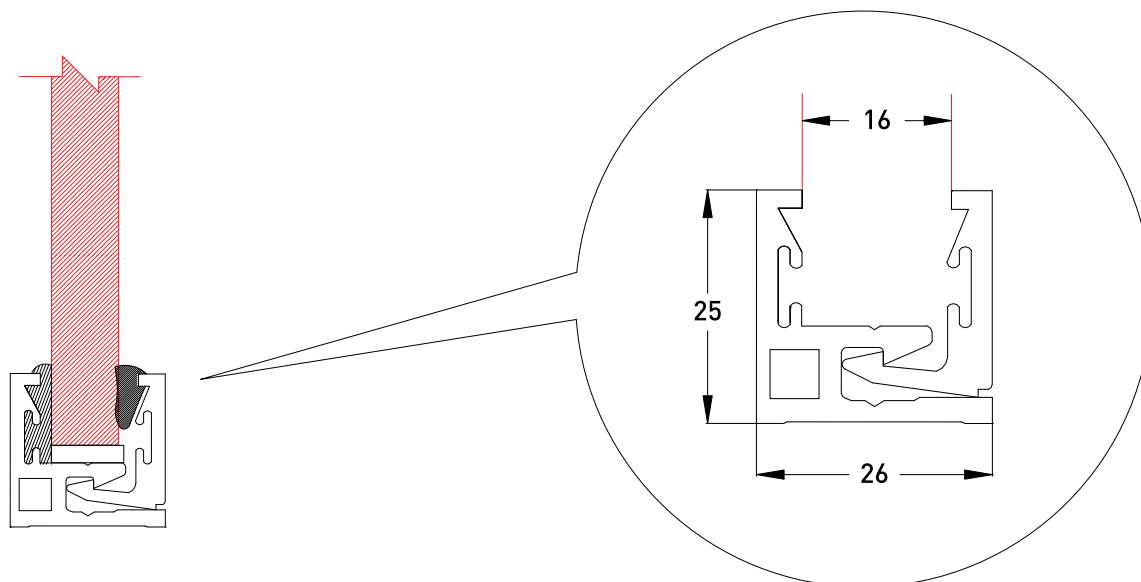

PATENTED WORLDWIDE

SELF-LOCK MINI PRO

The World's Best Selflock Glazing System

SELF-LOCK MINI PRO

SELF-LOCK MINI PRO – MILL FINISH

3M LENGTH - PART NO. 005.550.001

Matching EPDM Contour: **500.300.003**

Matching EPDM Lock: **Glass 8mm: 500.279.001 / Glass 10mm: 500.279.002 / Glass 12mm: 500.279.003**

Matching end cap: **Part No: 600.200.004**

SELF-LOCK MINI PRO – ANODISED

3M LENGTH - PART NO. 005.550.002

Matching EPDM Contour: **500.300.003**

Matching EPDM Lock: **Glass 8mm: 500.279.001 / Glass 10mm: 500.279.002 / Glass 12mm: 500.279.003**

Matching end cap: **Part No: 600.200.004**

SELF-LOCK MINI PRO

SELF-LOCK MINI PRO – MILL FINISH

5.8M LENGTH - PART NO. 005.550.011

Matching EPDM Contour: **500.300.003**

Matching EPDM Lock: **Glass 8mm: 500.279.001 / Glass 10mm: 500.279.002 / Glass 12mm: 500.279.003**

Matching end cap: **Part No: 600.200.004**

SELF-LOCK MINI PRO – ANODISED

5.8M LENGTH - PART NO. 005.550.012

Matching EPDM Contour: **500.300.003**

Matching EPDM Lock: **Glass 8mm: 500.279.001 / Glass 10mm: 500.279.002 / Glass 12mm: 500.279.003**