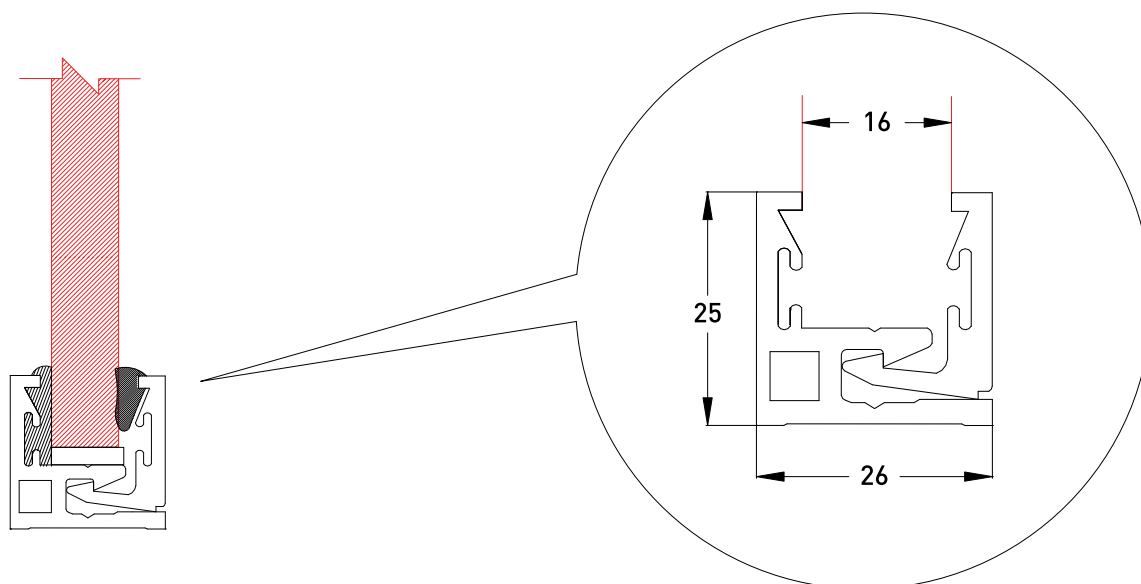

PATENTED WORLDWIDE

SELF-LOCK MINI PRO

The World's Best Selflock Glazing System

SELF-LOCK MINI PRO

SELF-LOCK MINI PRO – MILL FINISH

3M LENGTH - PART NO. 005.550.001

Matching EPDM Contour: **500.300.003**

Matching EPDM Lock: **Glass 8mm: 500.279.001 / Glass 10mm: 500.279.002 / Glass 12mm: 500.279.003**

Matching end cap: **Part No: 600.200.004**

SELF-LOCK MINI PRO – ANODISED

3M LENGTH - PART NO. 005.550.002

Matching EPDM Contour: **500.300.003**

Matching EPDM Lock: **Glass 8mm: 500.279.001 / Glass 10mm: 500.279.002 / Glass 12mm: 500.279.003**

Matching end cap: **Part No: 600.200.004**

SELF-LOCK MINI PRO

SELF-LOCK MINI PRO – MILL FINISH

5.8M LENGTH - PART NO. 005.550.011

Matching EPDM Contour: **500.300.003**

Matching EPDM Lock: **Glass 8mm: 500.279.001 / Glass 10mm: 500.279.002 / Glass 12mm: 500.279.003**

Matching end cap: **Part No: 600.200.004**

SELF-LOCK MINI PRO – ANODISED

5.8M LENGTH - PART NO. 005.550.012

Matching EPDM Contour: **500.300.003**

Matching EPDM Lock: **Glass 8mm: 500.279.001 / Glass 10mm: 500.279.002 / Glass 12mm: 500.279.003**