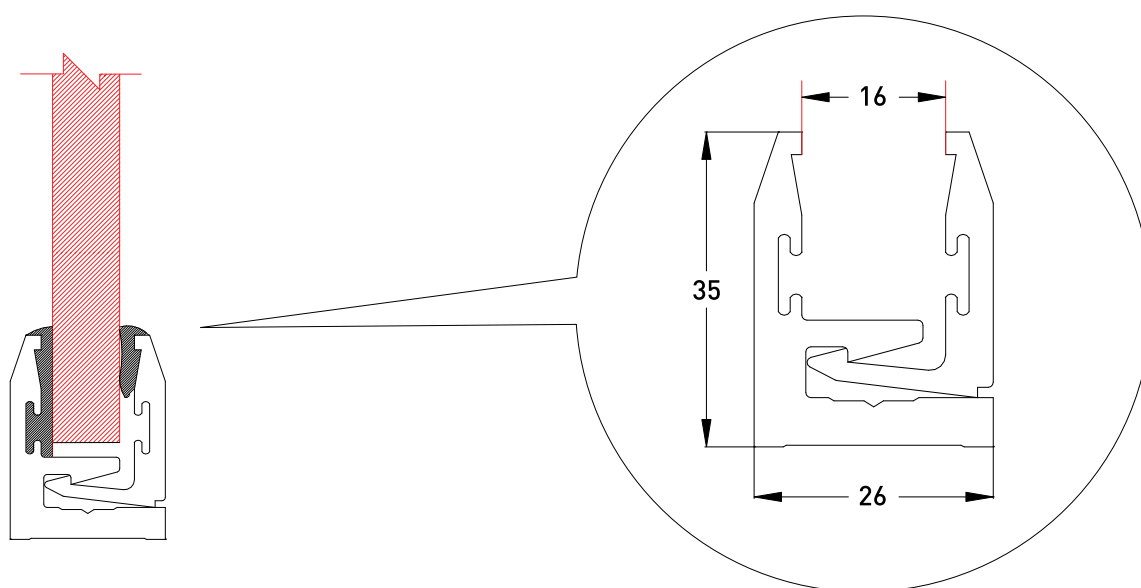

## SELF-LOCK SINGLE PRO – MILL FINISH

5.8M LENGTH - PART NO. 279.280.011

Matching EPDM Contour: 500.300.001

Matching EPDM Lock: Glass 8mm: 500.279.001 / Glass 10mm: 500.279.002 / Glass 12mm: 500.279.003

Matching end cap: Part No: 600.200.001

## SELF-LOCK SINGLE PRO – ANODISED

5.8M LENGTH - PART NO. 279.280.012

Matching EPDM Contour: 500.300.001

Matching EPDM Lock: Glass 8mm: 500.279.001 / Glass 10mm: 500.279.002 / Glass 12mm: 500.279.003

Matching end cap: Part No: 600.200.001