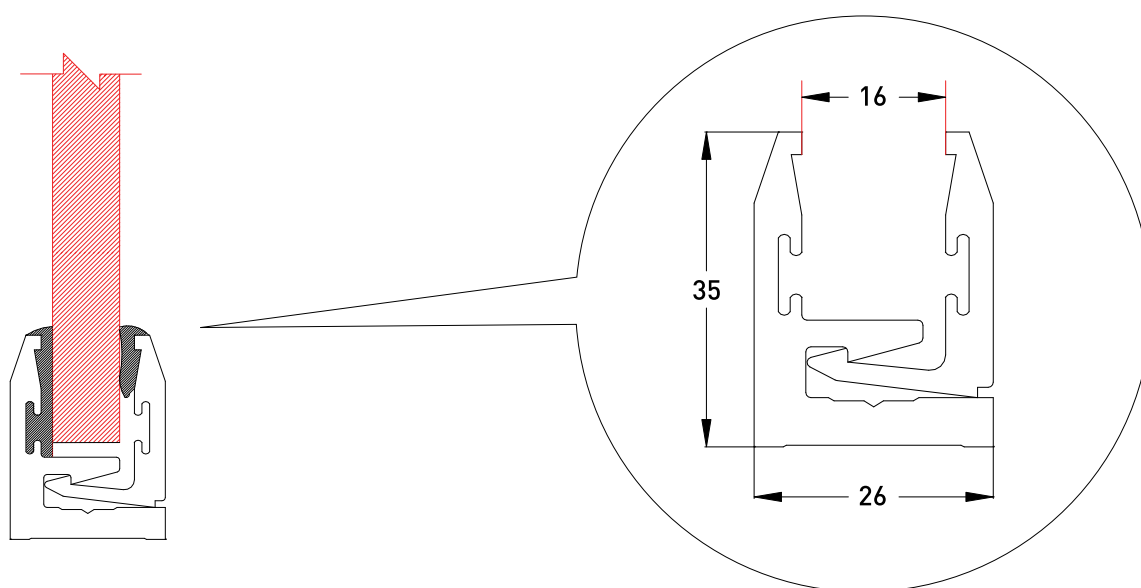

SELF-LOCK SINGLE PRO – ANODISED

3M LENGTH - PART NO. 279.280.002

Matching EPDM Contour: 500.300.001

Matching EPDM Lock: Glass 8mm: 500.279.001 / Glass 10mm: 500.279.002 / Glass 12mm: 500.279.003

Matching end cap: Part No: 600.200.001