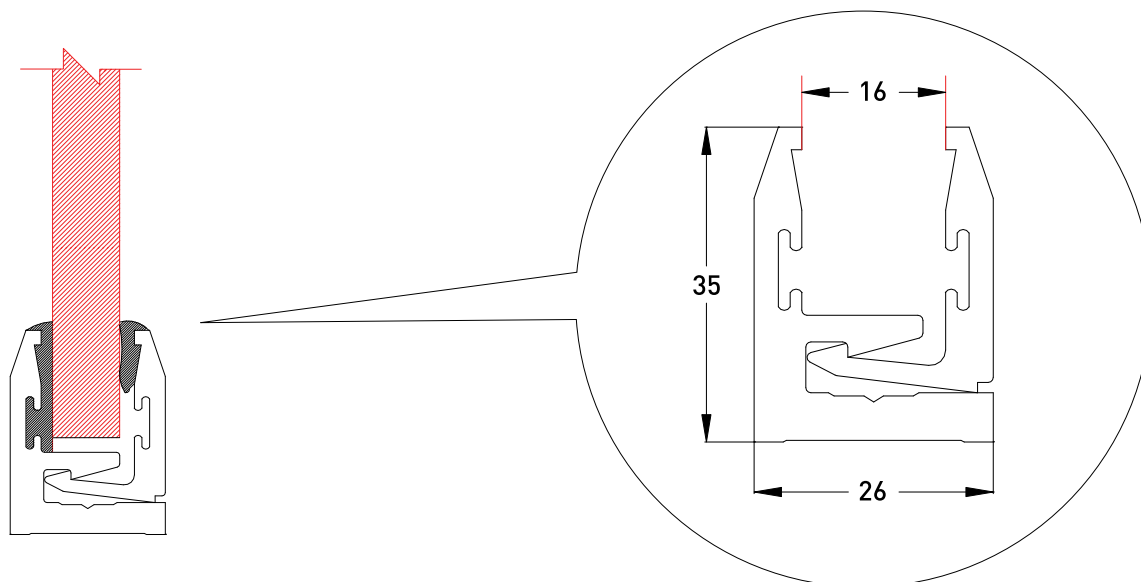

## SELF-LOCK SINGLE PRO – MILL FINISH

3M LENGTH - PART NO. 279.280.001

Matching EPDM Contour: 500.300.001

Matching EPDM Lock: Glass 8mm: 500.279.001 / Glass 10mm: 500.279.002 / Glass 12mm: 500.279.003

Matching end cap: Part No: 600.200.001