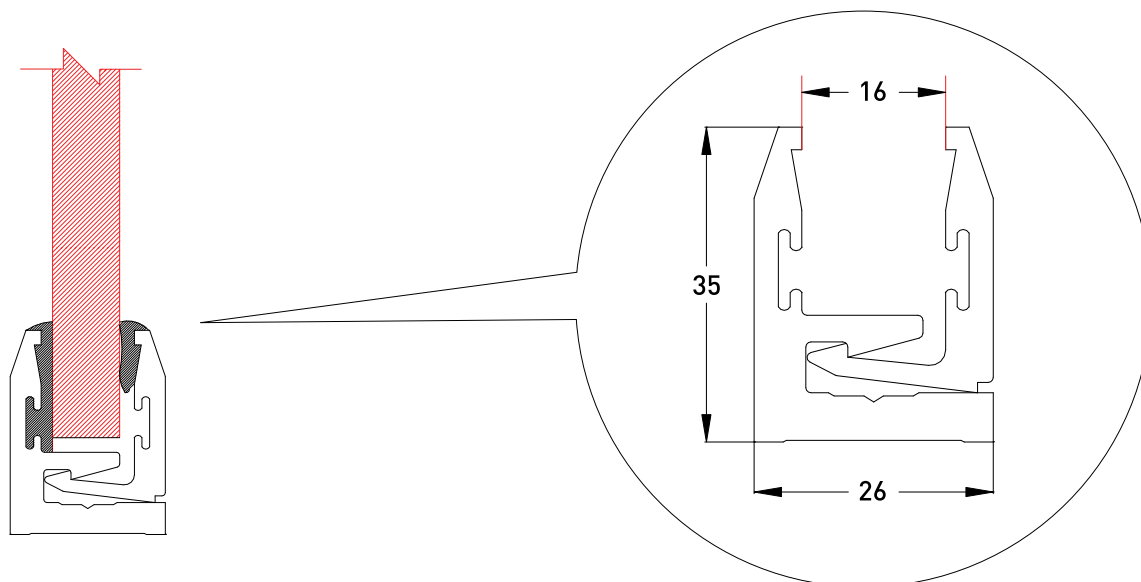

SELF-LOCK SINGLE PRO

SELF-LOCK SINGLE PRO – MILL FINISH

5.8M LENGTH - PART NO. 279.280.011

Matching EPDM Contour: 500.300.001

Matching EPDM Lock: Glass 8mm: 500.279.001 / Glass 10mm: 500.279.002 / Glass 12mm: 500.279.003

Matching end cap: Part No: 600.200.001