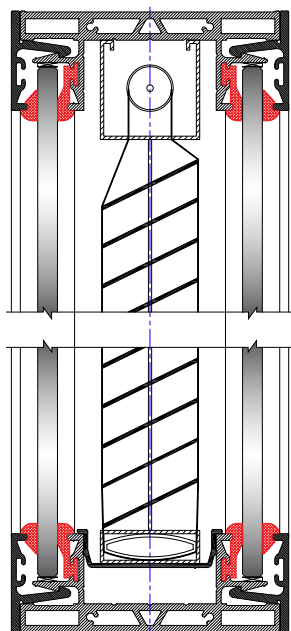

PATENTED WORLDWIDE

SELF-LOCK **BLIND PRO**

The World's Best Selflock Glazing System

SELF-LOCK BLIND PRO

SELF-LOCK BLIND PRO – MILL FINISH

5.80M LENGTH - PART NO. 698.553.011

Matching EPDM Contour: **500.300.002**

Matching EPDM Lock: **Glass 6mm: 500.279.005 / No other glass thickness / No other lengths**

Matching end cap: **No end cap available**

SELF-LOCK BLIND PRO

SELF-LOCK BLIND PRO - ANODISED

5.80M LENGTH - PART NO. 698.553.012

Matching EPDM Contour: **500.300.002**

Matching EPDM Lock: **Glass 6mm: 500.279.005 / No other glass thickness / No other lengths**

Matching end cap: **No end cap available**

SELFLOCK BLIND PRO APPLICATIONS: