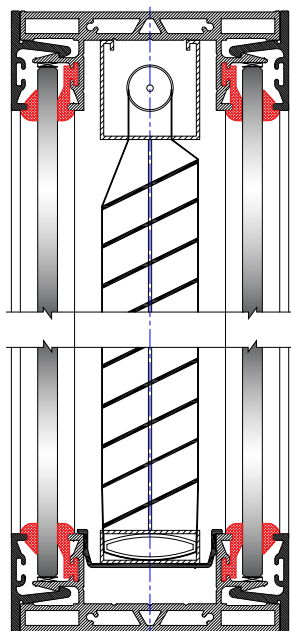

PATENTED WORLDWIDE

SELF-LOCK **BLIND PRO**

The World's Best Selflock Glazing System

SELF-LOCK BLIND PRO

SELF-LOCK BLIND PRO – MILL FINISH

5.80M LENGTH - PART NO. 698.553.011

Matching EPDM Contour: **500.300.002**

Matching EPDM Lock: **Glass 6mm: 500.279.005 / No other glass thickness / No other lengths**

Matching end cap: **No end cap available**

SELF-LOCK BLIND PRO

SELF-LOCK BLIND PRO - ANODISED

5.80M LENGTH - PART NO. 698.553.012

Matching EPDM Contour: **500.300.002**

Matching EPDM Lock: **Glass 6mm: 500.279.005 / No other glass thickness / No other lengths**

Matching end cap: **No end cap available**

SELFLOCK BLIND PRO APPLICATIONS: