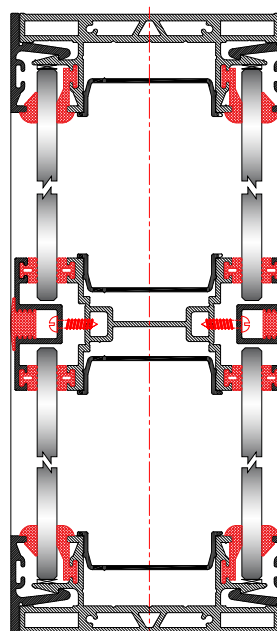

PATENTED WORLDWIDE

SELF-LOCK **BLIND PRO**

The World's Best Selflock Glazing System

SELF-LOCK BLIND PRO

SELF-LOCK BLIND PRO – MILL FINISH

5.80M LENGTH - PART NO. 698.553.011

Matching EPDM Contour: **500.300.002**

Matching EPDM Lock: **Glass 6mm: 500.279.005 / No other glass thickness / No other lengths**

Matching end cap: **No end cap available**

SELF-LOCK BLIND PRO

SELF-LOCK BLIND PRO - ANODISED

5.80M LENGTH - PART NO. 698.553.012

Matching EPDM Contour: **500.300.002**

Matching EPDM Lock: **Glass 6mm: 500.279.005 / No other glass thickness / No other lengths**

Matching end cap: **No end cap available**

SELFLOCK BLIND PRO APPLICATIONS: