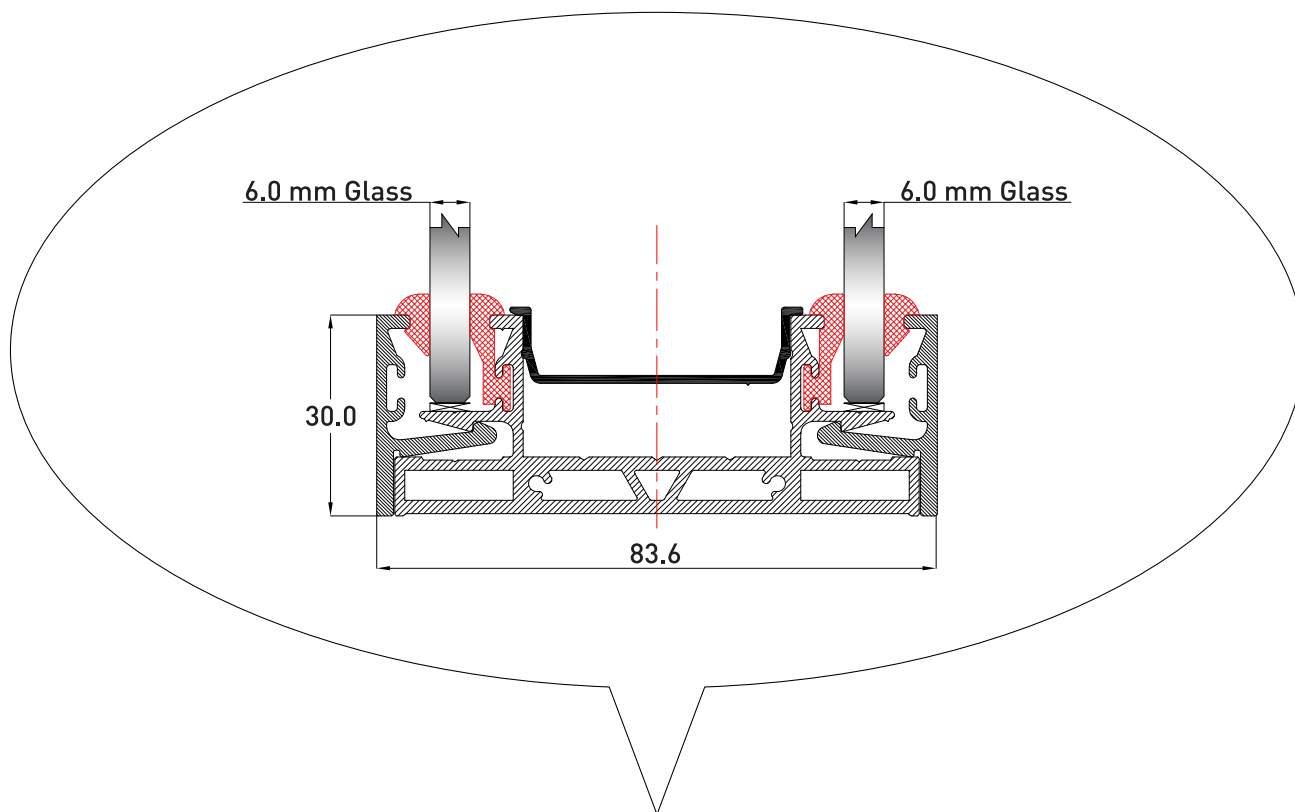

PATENTED WORLDWIDE

SELF-LOCK **BLIND PRO**

The World's Best Selflock Glazing System

SELF-LOCK BLIND PRO

SELF-LOCK BLIND PRO – MILL FINISH

5.80M LENGTH - PART NO. 698.553.011

Matching EPDM Contour: **500.300.002**

Matching EPDM Lock: **Glass 6mm: 500.279.005 / No other glass thickness / No other lengths**

Matching end cap: **No end cap available**

SELF-LOCK BLIND PRO

SELF-LOCK BLIND PRO - ANODISED

5.80M LENGTH - PART NO. 698.553.012

Matching EPDM Contour: **500.300.002**

Matching EPDM Lock: **Glass 6mm: 500.279.005 / No other glass thickness / No other lengths**

Matching end cap: **No end cap available**

SELFLOCK BLIND PRO APPLICATIONS: