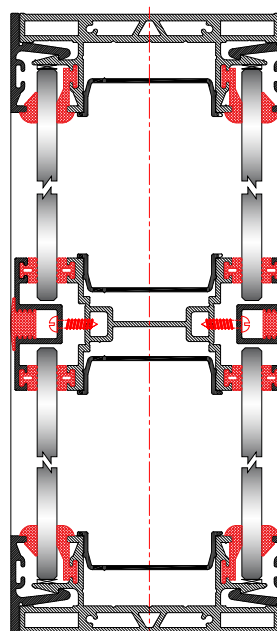

PATENTED WORLDWIDE

SELF-LOCK **BLIND PRO**

The World's Best Selflock Glazing System

SELF-LOCK BLIND PRO

SELF-LOCK BLIND PRO – MILL FINISH

5.80M LENGTH - PART NO. 698.553.011

Matching EPDM Contour: **500.300.002**

Matching EPDM Lock: **Glass 6mm: 500.279.005 / No other glass thickness / No other lengths**

Matching end cap: **No end cap available**

SELF-LOCK BLIND PRO

SELF-LOCK BLIND PRO - ANODISED

5.80M LENGTH - PART NO. 698.553.012

Matching EPDM Contour: **500.300.002**

Matching EPDM Lock: **Glass 6mm: 500.279.005 / No other glass thickness / No other lengths**

Matching end cap: **No end cap available**

SELFLOCK BLIND PRO APPLICATIONS: